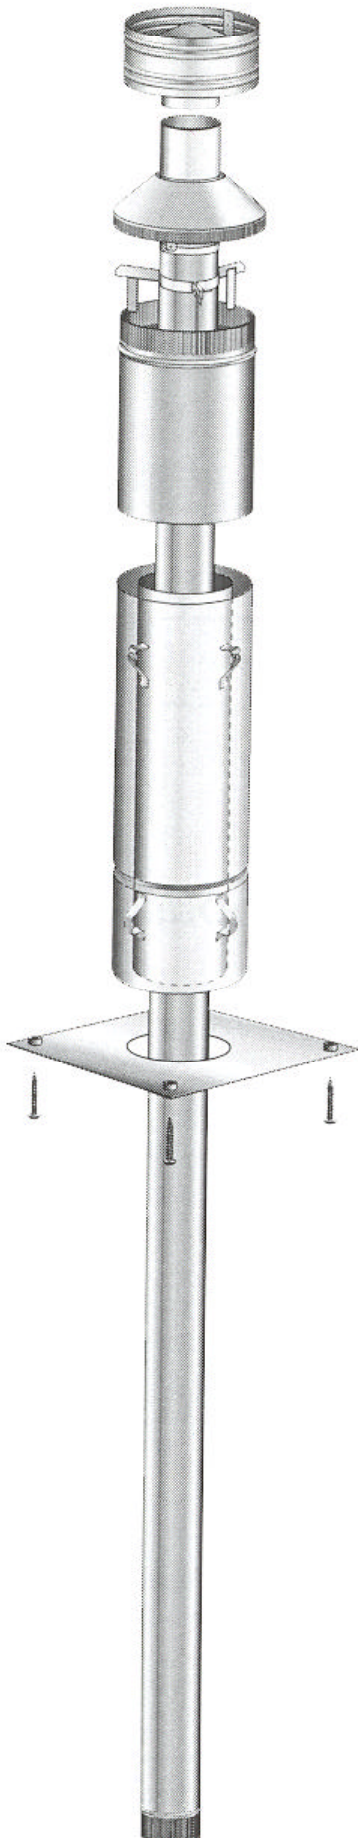

150mm Flue Kit

(to suit Horizon, LE 2000, LE 3000, LE 5000, LE 7000, Utopia, Panorama)

Contains:

- 3 x 1200mm lengths Flue
- 1 x 1200mm length Outer / Inner Heat Shield Combination
- 1 x 600mm Outer Shield Extension
- 1 x Anti Down Draught Cowl
- 1 x Casing Cover
- 1 x top Flue Spacer Bracket
- 1 x Ceiling Plate
- 1 x Packet screws & Ceramic Spacers

Note: Flue Reflector is required for standard installations

Part No: 556099