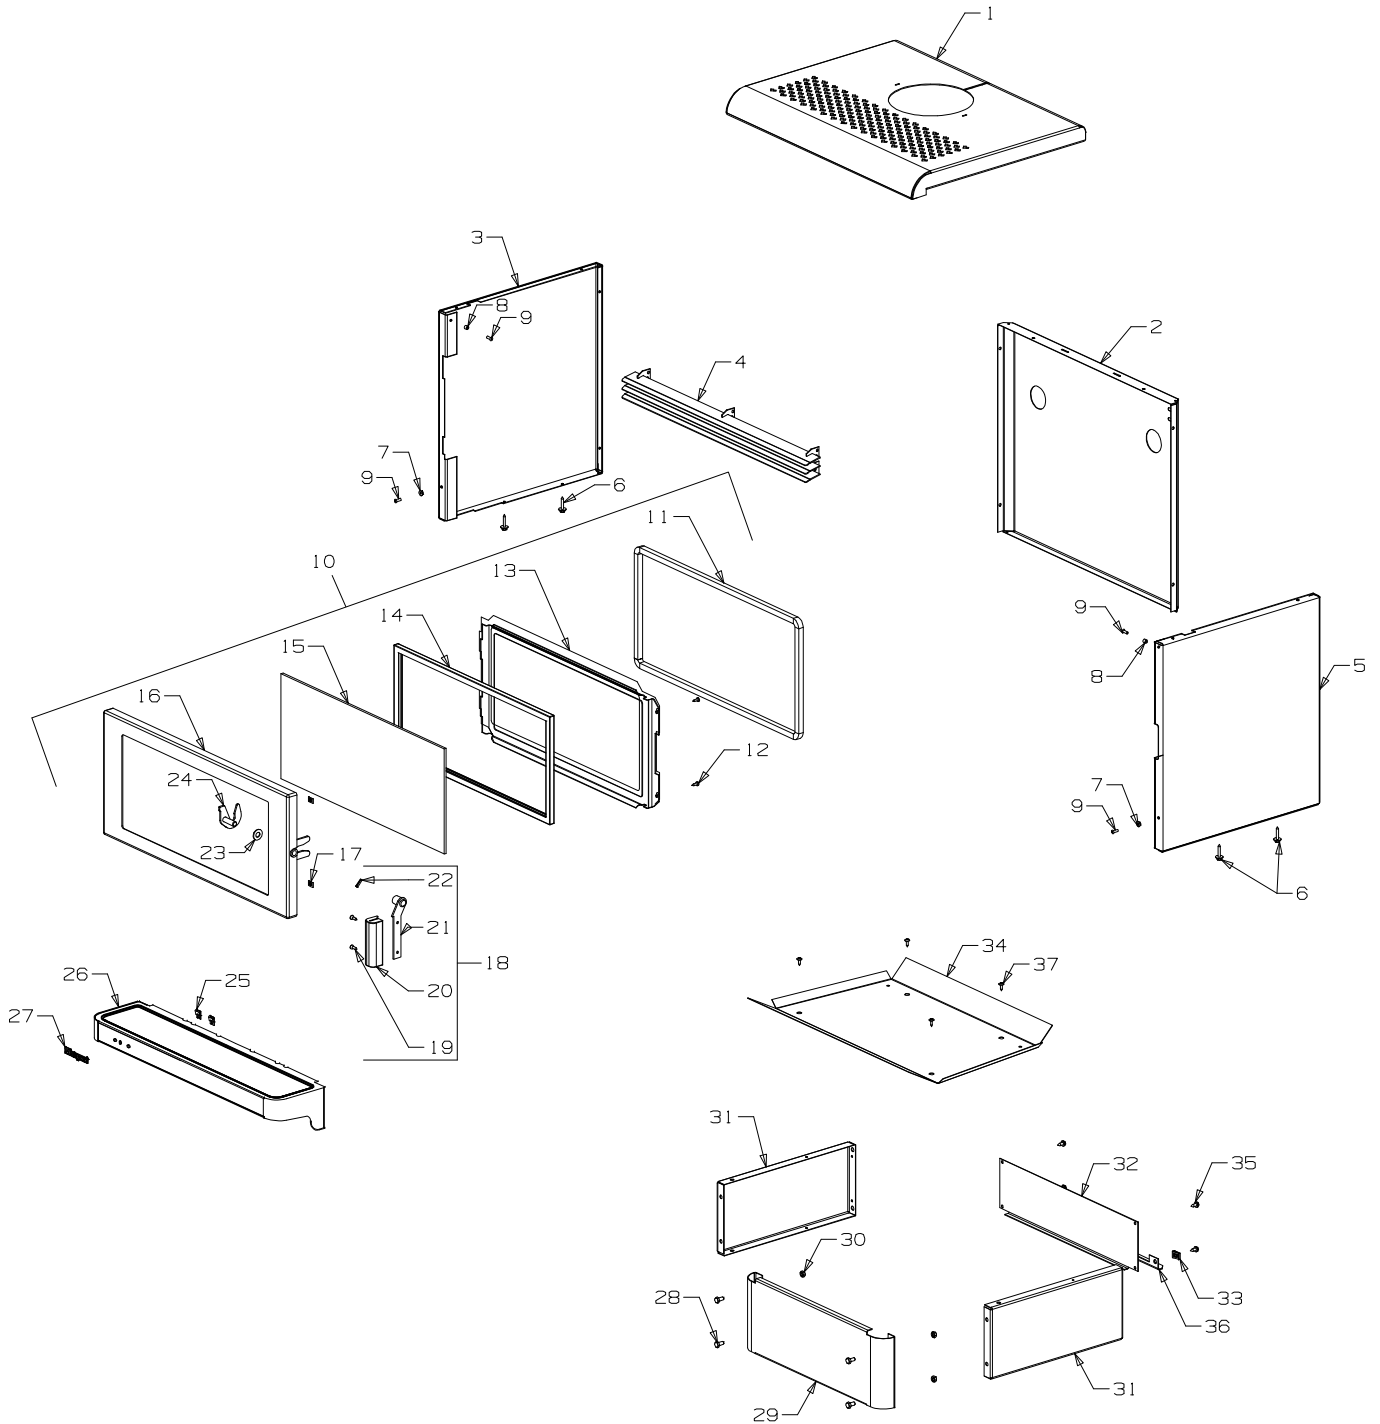

Masport®

FREESTANDING WOOD FIRES

HORIZON

Part Number Charcoal 995925

From Serial Number 3004536

Item No	Part No	Description	Qty	Item No	Part No	Description	Qty
1	787693	Panel-Top - Charcoal	1	21	986605	• Handle-Assy - Black	1
2	987772	Panel-Rear - Black	1	22	503006	• Pin, Tension 4.0 x 16	1
3	787695	Panel-Side, LH	1	23	501704	• Washer, Flat 10 x 21 x 1.6	3
		- Metallic Black	1	24	987006	• Latch-Door Assy 10mm	1
4	987792	Grille-3 Louvre - Black	1	25	503381	Push Fix, Spire	2
5	787696	Panel-Side, RH	1	26	787700	Ash Shelf - Charcoal	1
		- Metallic Black	1			(Incl. 25)	1
6	503459	Screw, S/T 12 x 25	6	27	584581	• Badge - Gold	1
7	986149	Spacer-Front Panel	6	28	501959	Screw, Set M6 x 12 Hex	6
8	986148	Spacer-Grille	2	29	787847	Panel-Pedestal, Front	1
9	501303	Rivet-Pop 4.0 Dia x 7.9	8			- Charcoal	1
10	987860	Door Assy - Charcoal	1	30	501682	Nut, M6 HEX	12
11	984772	• Seal-Door, 11.5mm Square	1	31	787848	Panel-Pedestal, Side	2
12	501480	• Screw; S/T 8 x .5	2			- Charcoal	2
13	986546	• Retainer-Glass	1	32	787849	Panel-Pedestal, Back	1
14	984586	• Seal Kit-Door Glass	1			- Charcoal	1
15	584591	• Glass, 5 x 458 x 213	1	33	503388	Nut, Spire	6
16	787694	• Frame-Door - Charcoal	1	34	987533	Heatshield-Bottom	1
17	503001	• Nut, Spire	2	35	503005	Screw; Pan No.10 x 1/2"	4
18	786772	Handle Assy, Door	1	36	986791	Bracket-Seismic Restraint	2
19	503004	• Screw; Csk No. 8 x 5/8"	3	37	503259	Screw; S/T 10 x .5	10
20	586161	• Handle-Door	1				