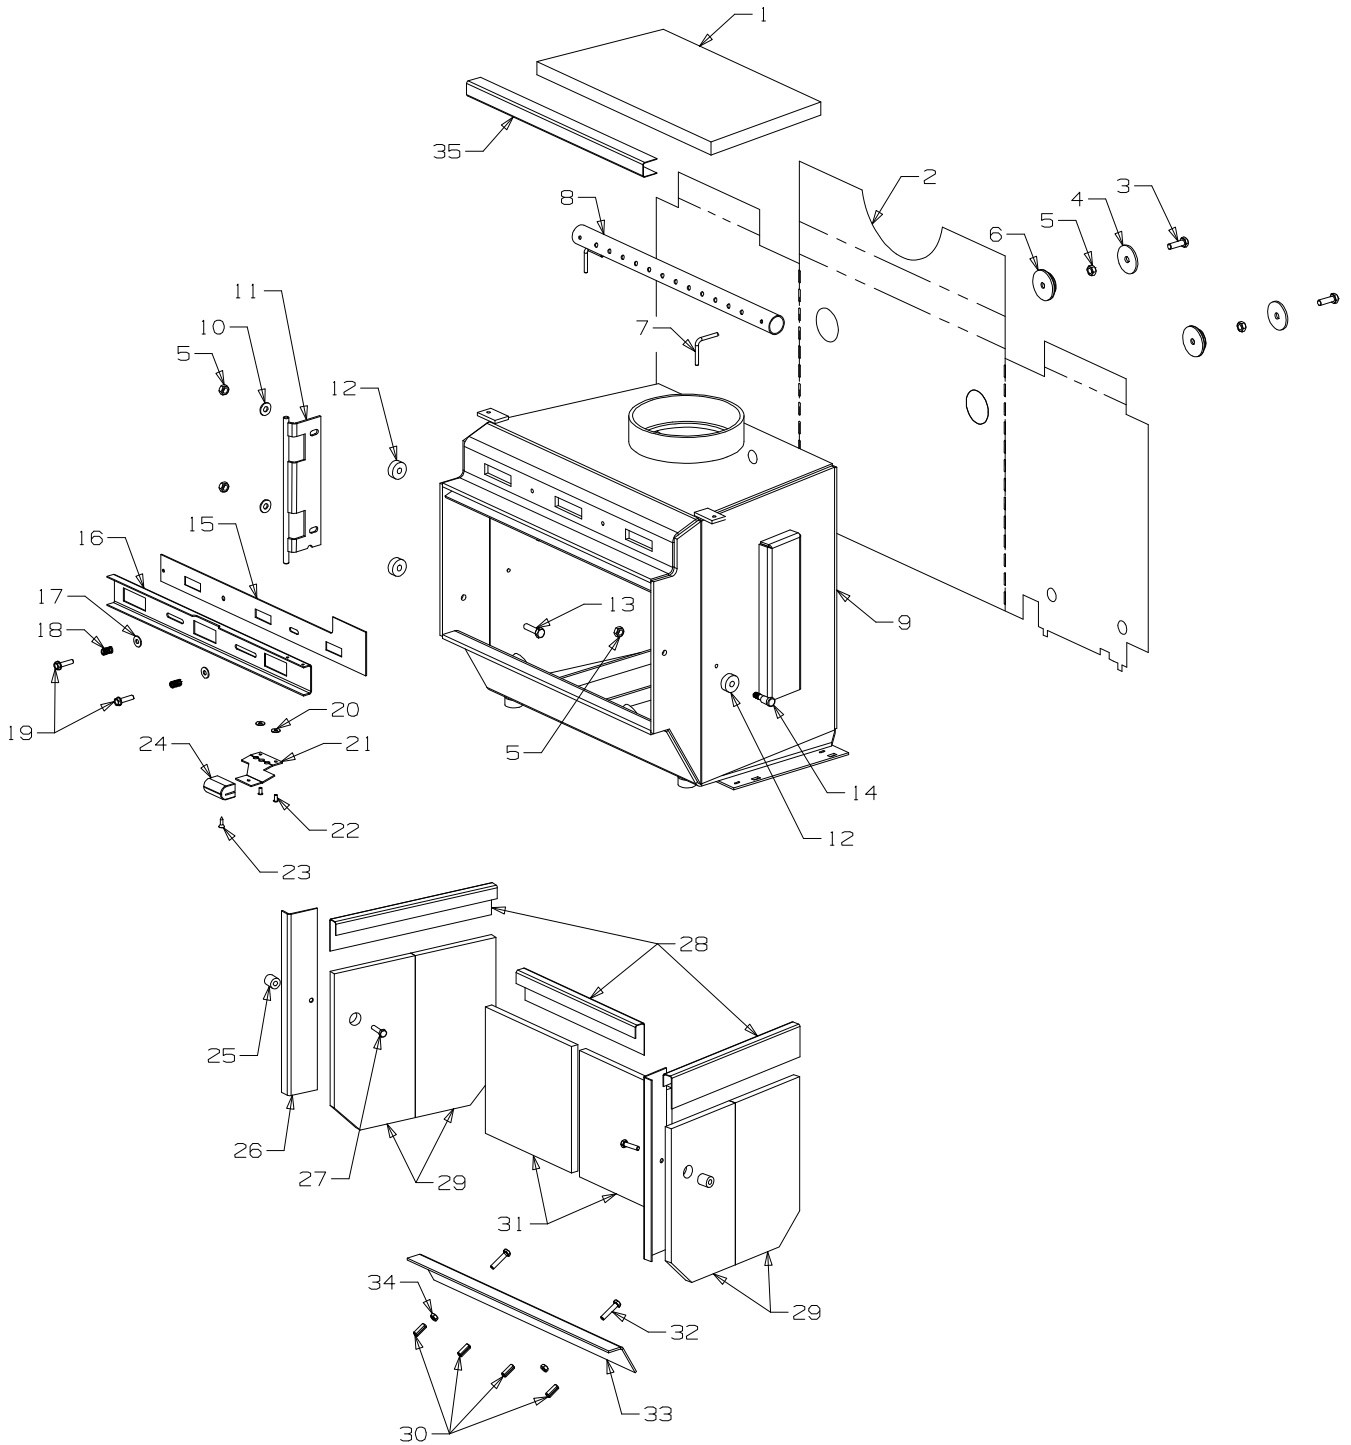

<i>Item No</i>	<i>Part No</i>	<i>Description</i>	<i>Qty</i>	<i>Item No</i>	<i>Part No</i>	<i>Description</i>	<i>Qty</i>
1	987785	Board-Firebox, Top - 20 x 218 x 357	1	21	986166	Extension-Air Slide	1
2	987531	Heatshield-Side & Rear	1	22	586167	Rivet-Pop 4.0 Dia x 4.8	2
	984090	Plug Assy, Dia 34mm	2	23	503004	Screw; Csk No. 8 x 5/8"	3
3	501598	• Screw, Set M8 x 25 HEX	2	24	586162	Knob-Air Control	1
4	502093	• Washer, Flat 8 x 42 x 3	2	25	987813	Spacer-Fireboard, Retainer - 12mm	2
5	501602	• Nut, M8 HEX (2)	13	•	994053	Spacer-Fireboard, Retainer - 15mn	2
6	684089	• Plug-34Dia	2	26	987549	Retainer-Fire Board	2
7	586439	Pin-Retaining, Secondary Air Tube	1	27	501963	Screw, Set M6 x 25 HEX	2
8	986438	Tube-Secondary Air, - 14 x 6.5 Straight S/S	1	28	987812	Channel-Brick Retainer - 12mm	3
9	987692	Firebox Assy - Steel	1	•	994052	Channel-Brick Retainer -15mm	3
10	501606	Washer, Flat 8 x 19 x 1.6	2	29	793087	Board-Firebox, Side - 15 x 135 x 250 (Incl. No's 25, 28)	2
11	986515	Hinge Assy, Door	1	30	503008	Pin, Tension 8 x 20	4
12	987840	Spacer-Door Handle	3	31	793086	Board-Firebox, Back - 15 x 195 x 195 (Incl. No 28)	2
13	501685	Screw, Set M8 x 30 HEX	2	32	501962	Screw, Set M6 x 30	6
14	587516	Pin-Door Latch	1	33	987551	Plate-Base Air	1
15	987535	Plate, Back-Meter 1ID Hole	1	34	501682	Nut, M6 HEX	12
16	987550	Slide-Air Inlet 20 x 50	1	35	993048	Channel-Baffle Reinforcer	1
17	500374	Washer; Flat 1/4"	14				
18	585223	Spring-Compression, Air Inlet	2				
19	503336	Screw, S/T M6 x 25	2				
20	500848	Washer; Flat 3/16" x .5	2				

Bold Text = Assemblies
Bulleled Text = Items included in Assemblies